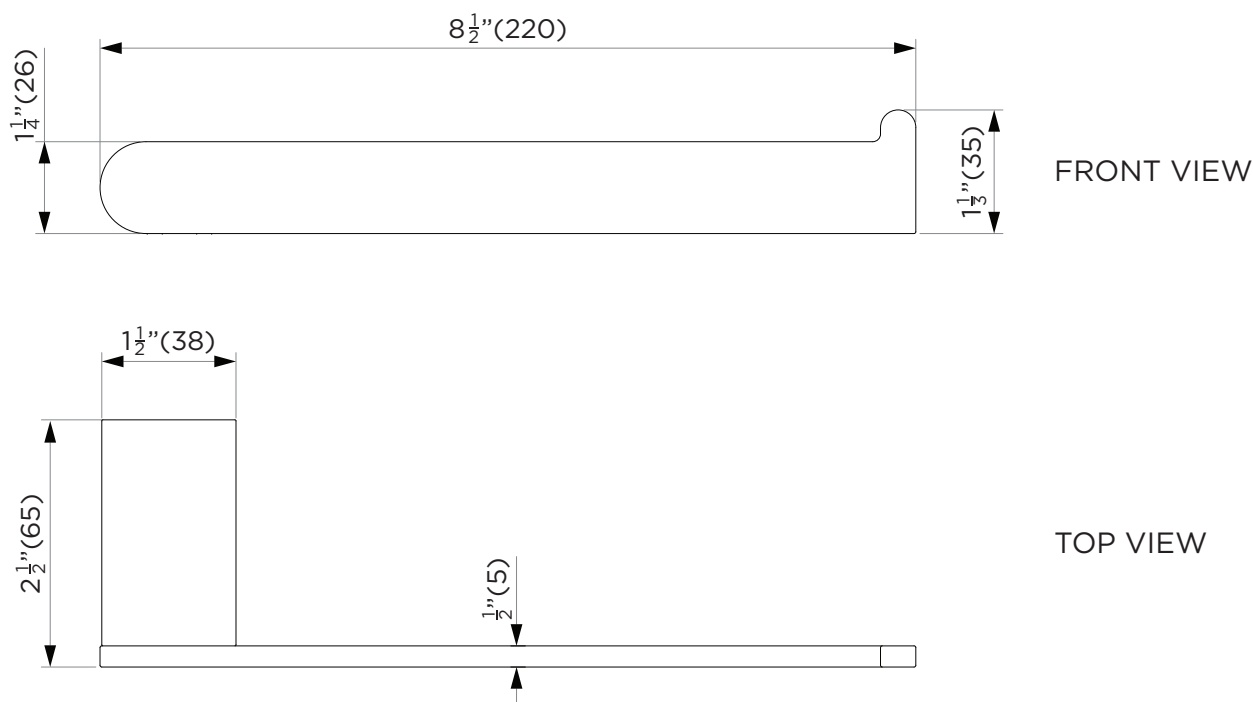

SPECIFICATIONS / TECHNICAL DATA

BATHROOM TOWEL RING

ATTENTION! Dimensions may vary by up to 3/8". It is highly recommended to pull all dimensions of actual model for installation and measuring purposes.